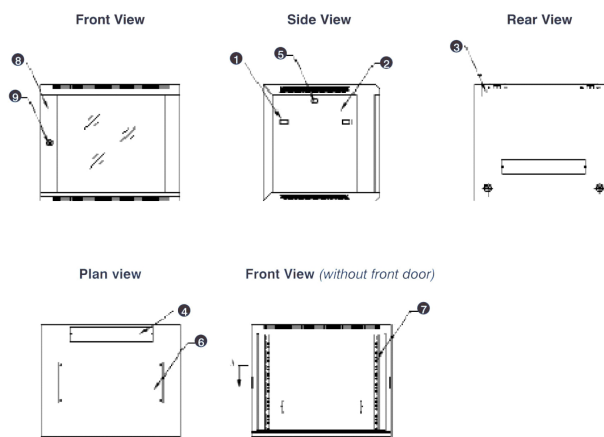

- Cable entry cut out in top and base

- Angled vented roof

- Adjustable 19" mounting profiles

Environ WR600 Wall Rack 12U x 600 mm Wide x 600 mm Deep - Black, Flat Pack

Item Code: WBFP12.6SGB

Exploded view

- ① Frame
- ② Side panel
- ③ Mounting panel
- ④ Cable entry cover, removeable
- ⑤ Side key lock
- ⑥ Fan cover, removeable
- ⑦ Mounting profile
- ⑧ Front door
- ⑨ Front door key lock
- ⑩ Slam latch lock