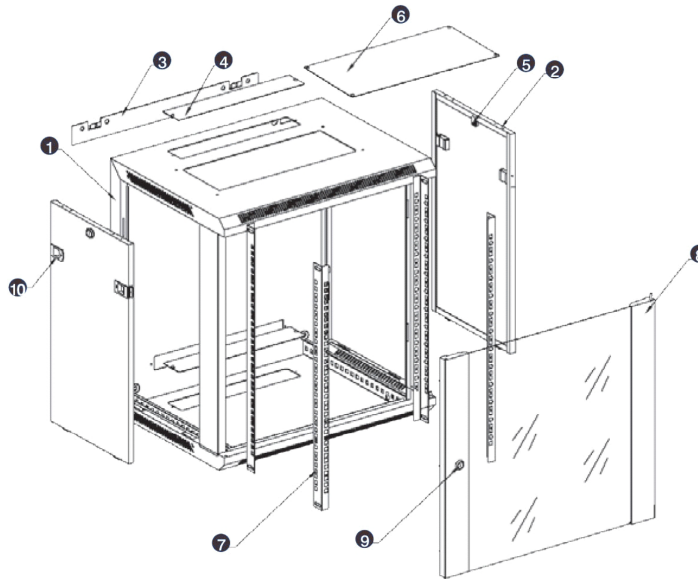

- Cable entry cut out in top and base

- Angled vented roof

- Adjustable 19" mounting profiles

Environ WR600 Wall Rack 12U x 600 mm Wide x 600 mm Deep - Black, Flat Pack

Item Code: WBFP12.6SGB

Exploded view

- ① Frame
- ② Side panel
- ③ Mounting panel
- ④ Cable entry cover, removeable
- ⑤ Side key lock
- ⑥ Fan cover, removeable
- ⑦ Mounting profile
- ⑧ Front door
- ⑨ Front door key lock
- ⑩ Slam latch lock

- ① Slam latch lock
- ② Side panel
- ③ Mounting panel
- ④ Cable entry cover, removeable
- ⑤ Side key lock
- ⑥ Fan cover, removeable
- ⑦ Mounting profile
- ⑧ Front door
- ⑨ Front door key lock

Environ WR600 Wall Rack 12U x 600 mm Wide x 600 mm Deep - Black, Flat Pack